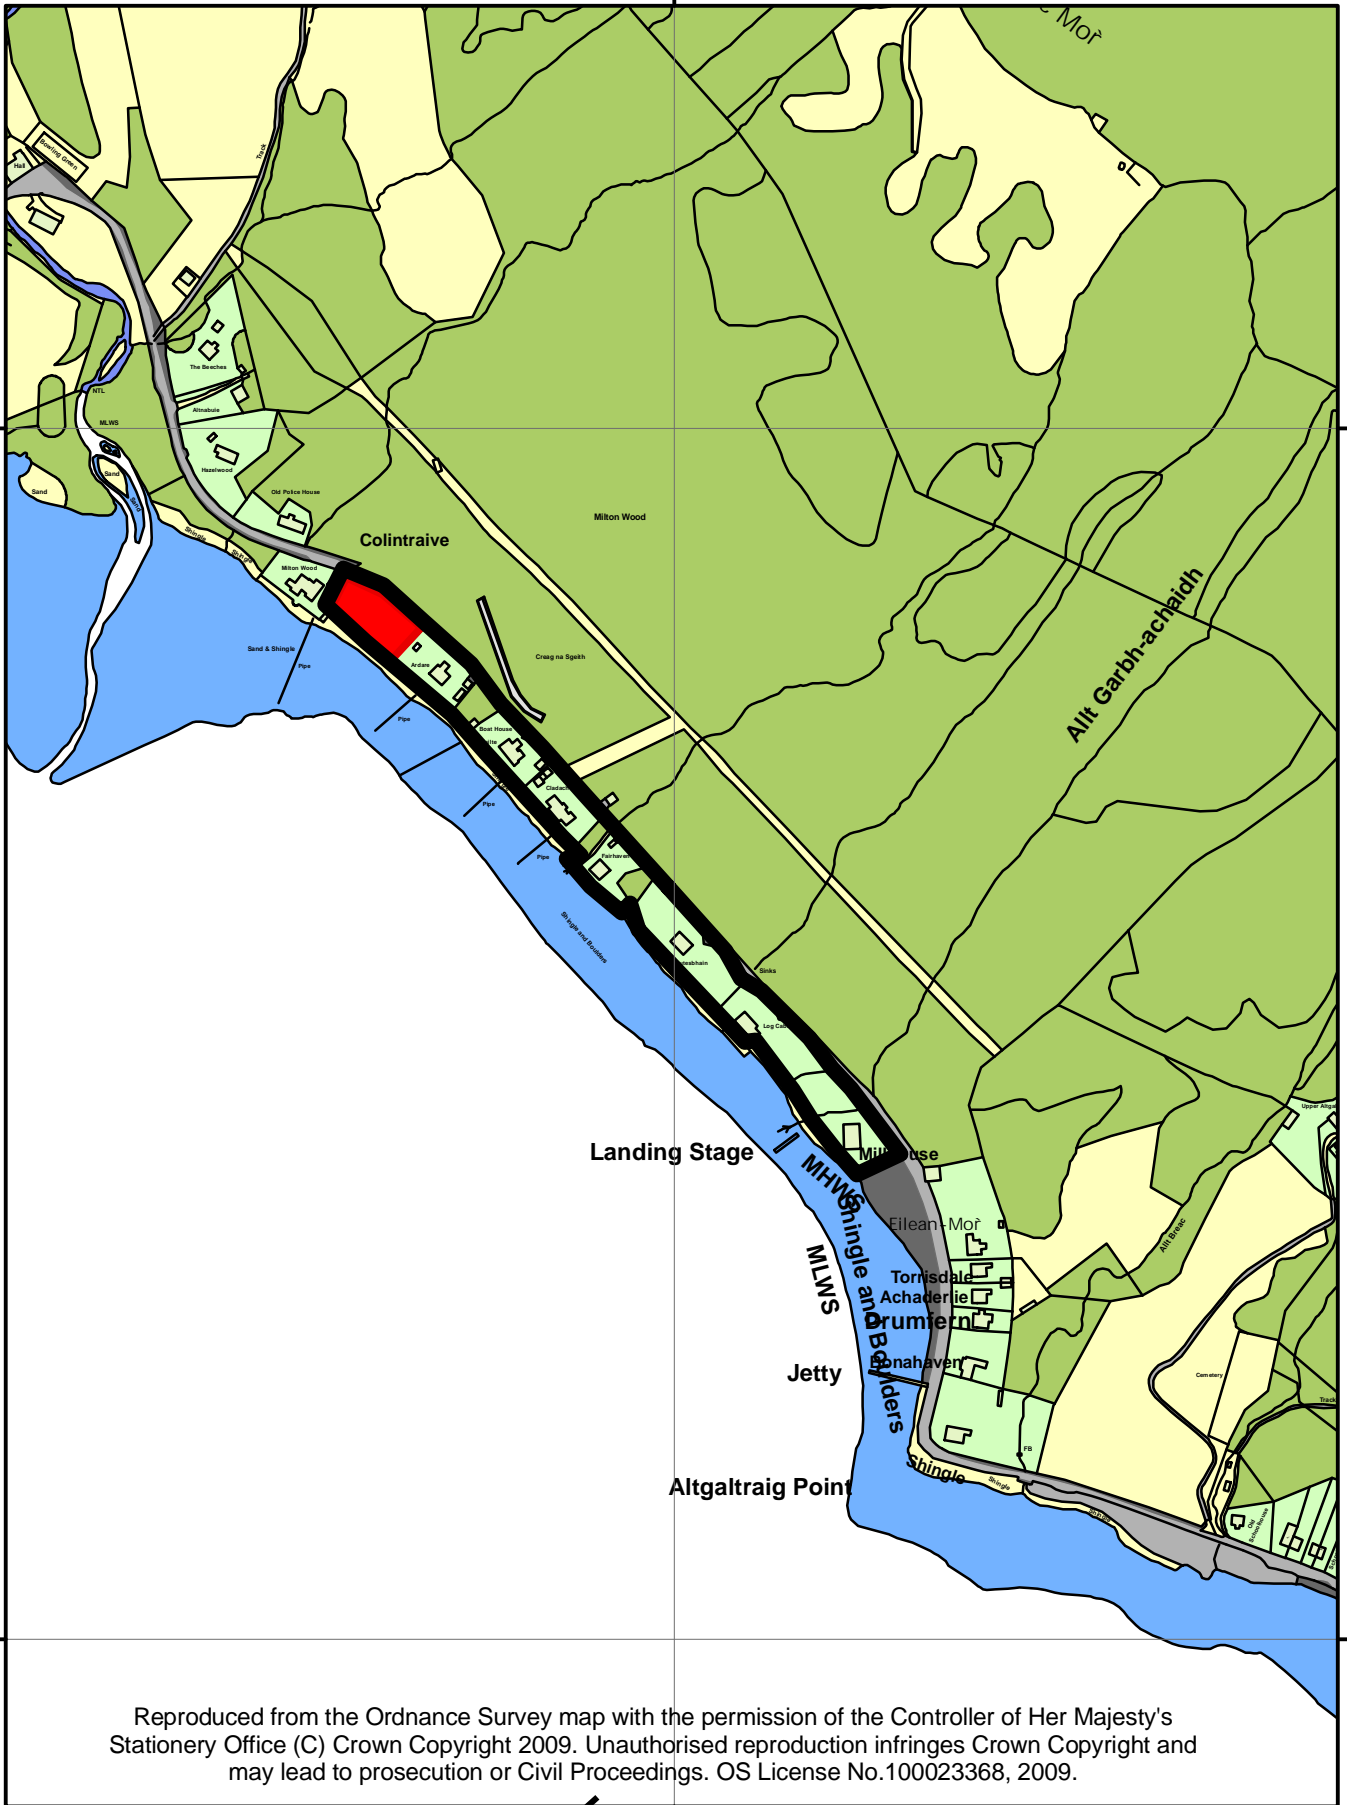

203800

674400

674400

673600

673600

Reproduced from the Ordnance Survey map with the permission of the Controller of Her Majesty's Stationery Office (C) Crown Copyright 2009. Unauthorised reproduction infringes Crown Copyright and may lead to prosecution or Civil Proceedings. OS License No.100023368, 2009.

203800

Area covered by TPO 7/92
Application Site

Date: 28.08.12

Scale: 1:5,000